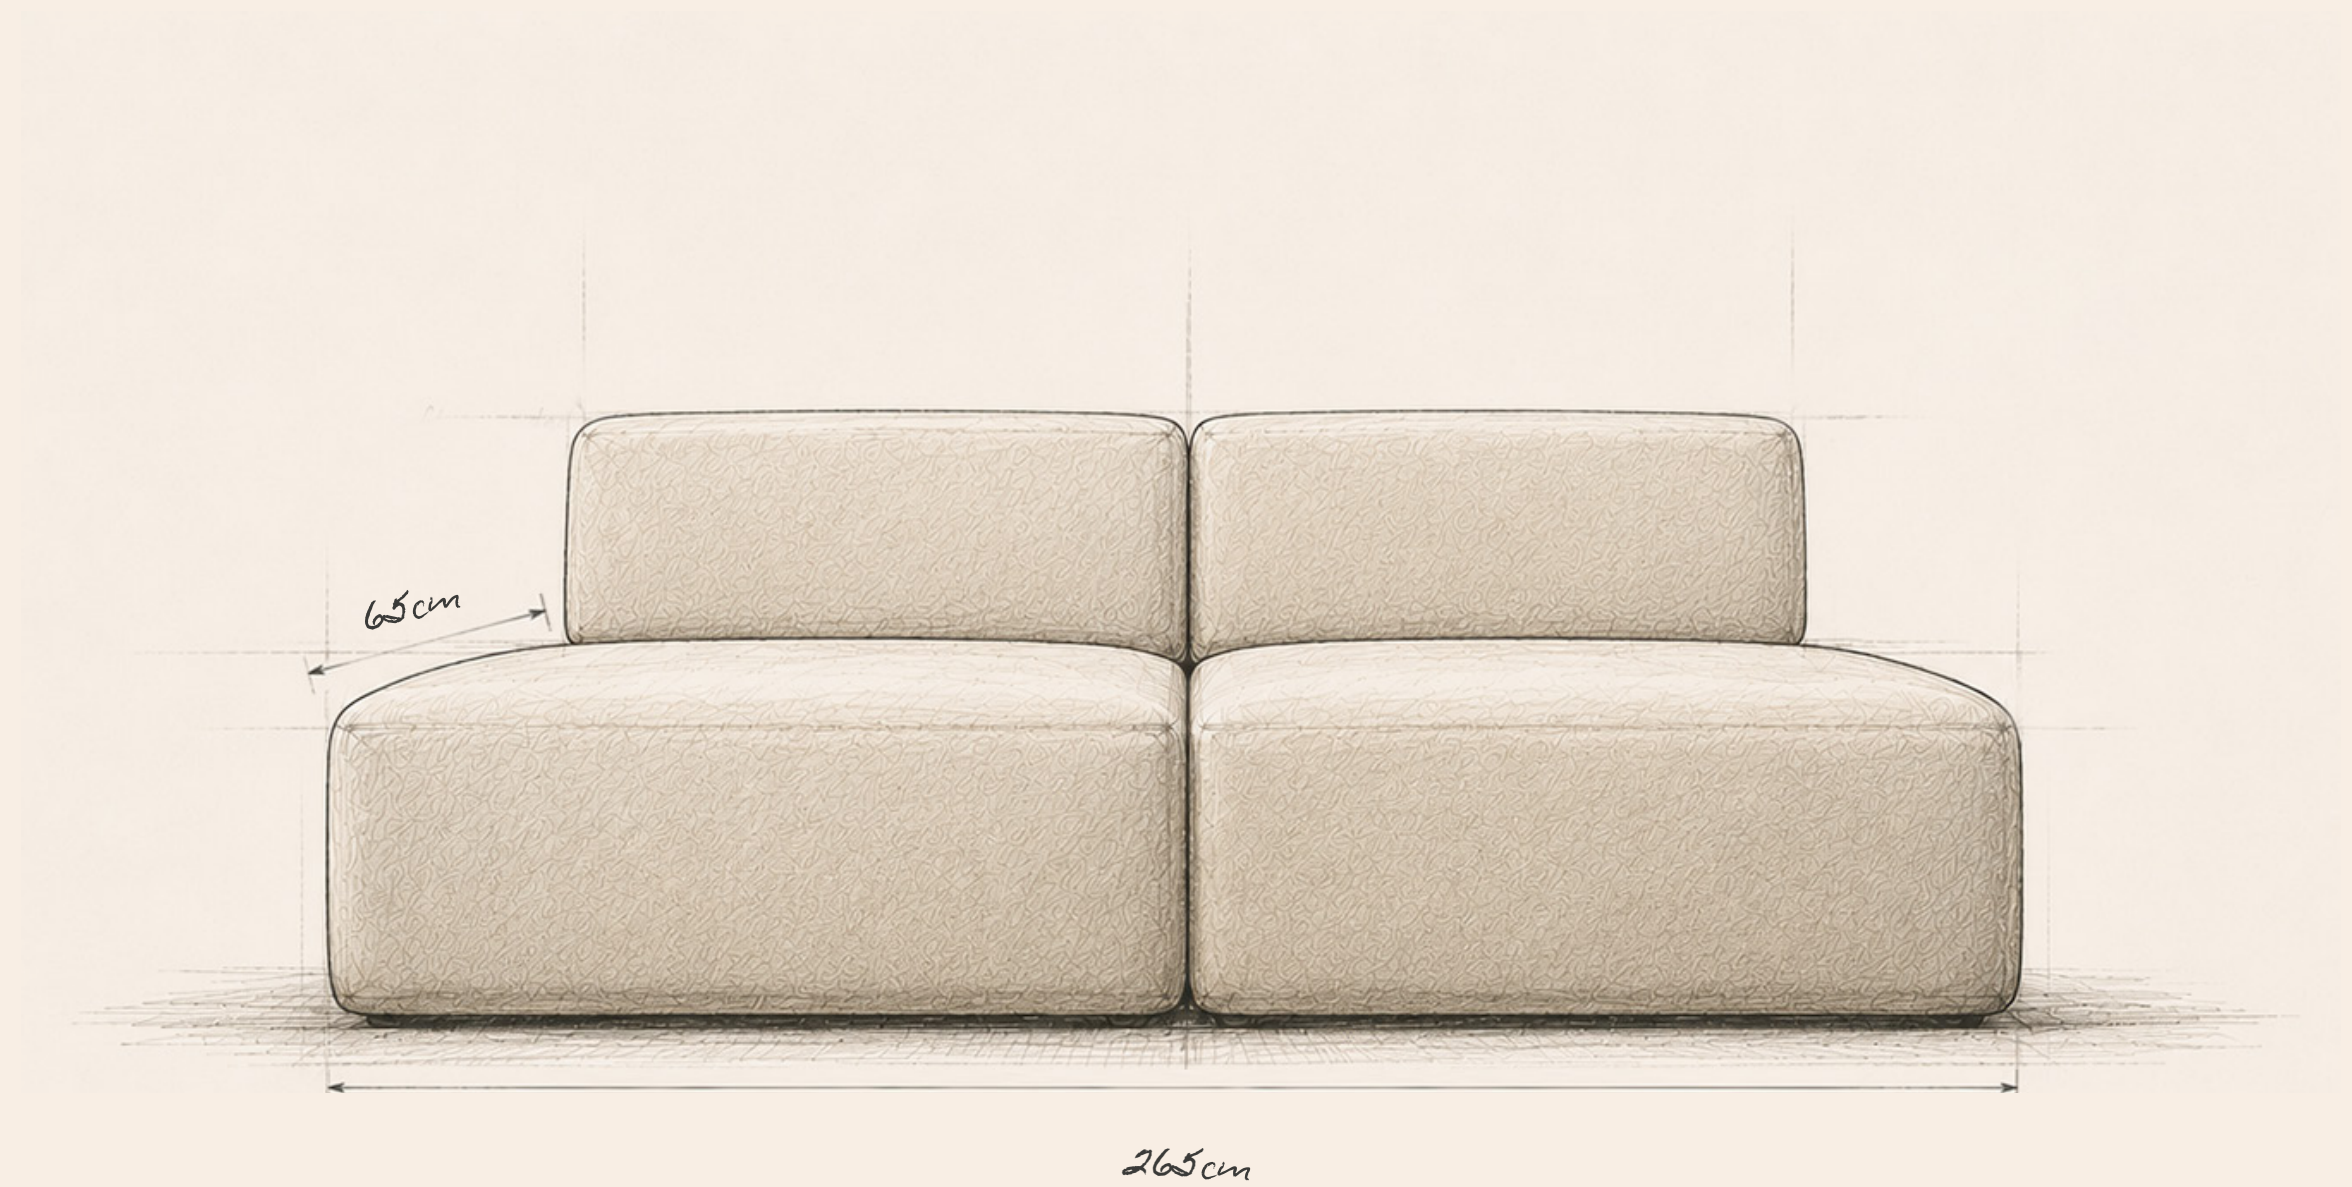

8pm Sofa

Type B

Type C

The core purpose of a sofa is simple: to give you a place to sit, relax, and feel comfortable. It doesn't need to be fancy.

What matters most is real comfort.

8pm Sofa (Type B)

8pm Sofa (Type C)

01

Key Highlights

We designed the 8pm sofa in the simplest way possible to deliver real comfort at an affordable price

8pm Sofa (Type C)

Comfort Cushioning

7 inch High Density seat cushions that provides real comfort. This is where we invest most of our cost.

SOFA CUSHION
CROSS-SECTION

8pm Sofa (Type B)

Wide and Spacious

With enough space for at least 4 people to sit comfortable together.

8pm Sofa (Type C)

8pm Sofa (Type B)

Worry Free

Soft and cushioned edges that are safer for children and everyday family life.