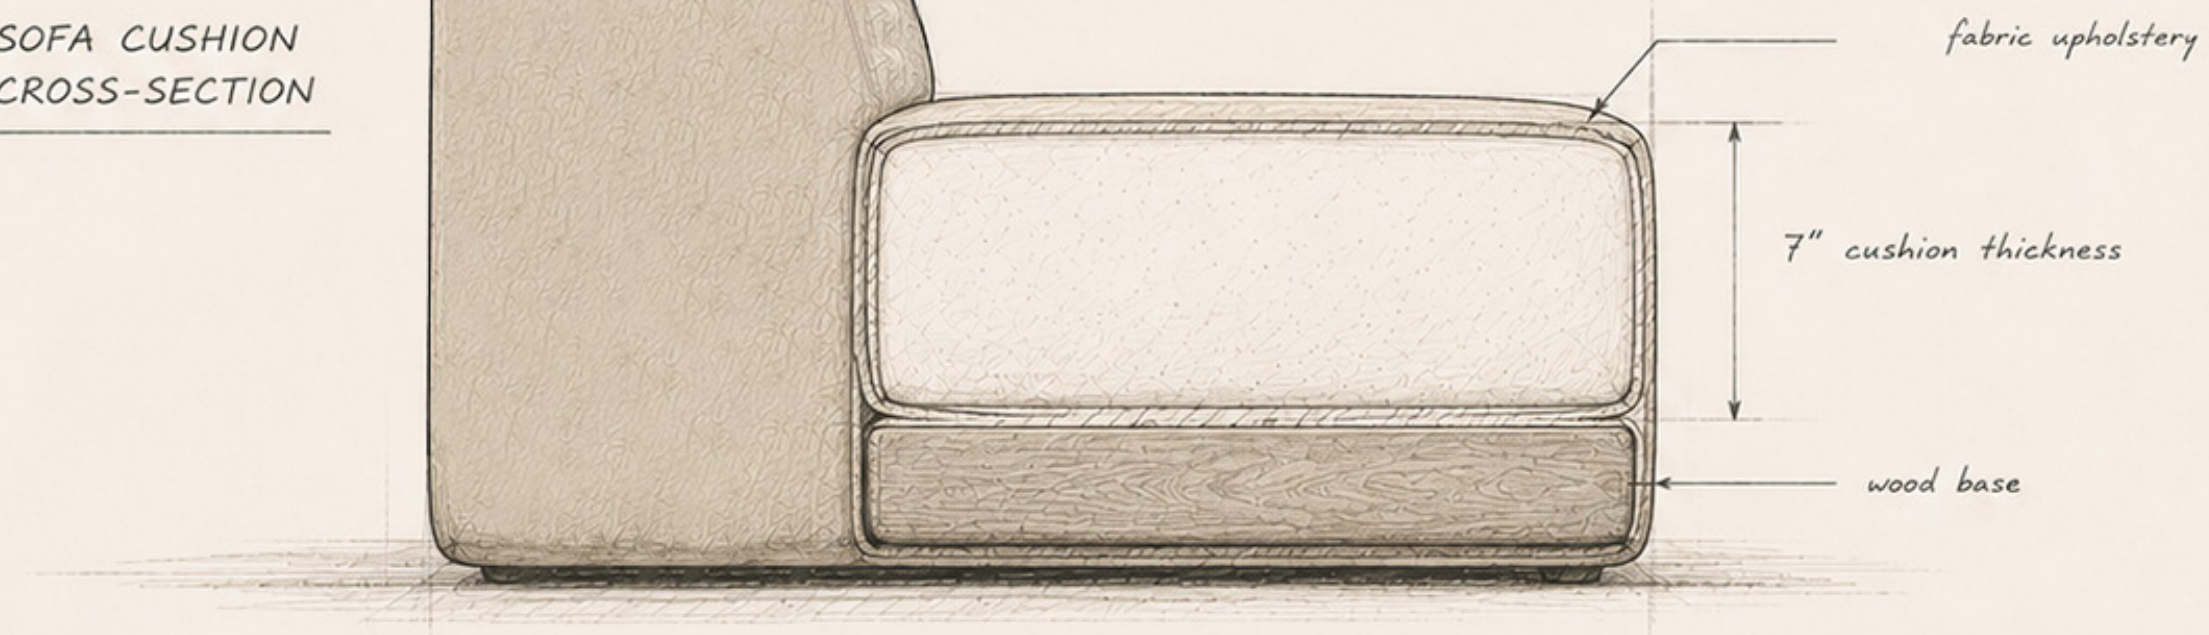

01

Key Highlights

We designed the 8pm sofa in the simplest way possible to deliver real comfort at an affordable price

8pm Sofa (Type C)

Comfort Cushioning

7 inch High Density seat cushions that provides real comfort. This is where we invest most of our cost.

SOFA CUSHION
CROSS-SECTION

8pm Sofa (Type B)

Wide and Spacious

With enough space for at least 4 people to sit comfortable together.

8pm Sofa (Type C)

8pm Sofa (Type B)

Worry Free

Soft and cushioned edges that are safer for children and everyday family life.