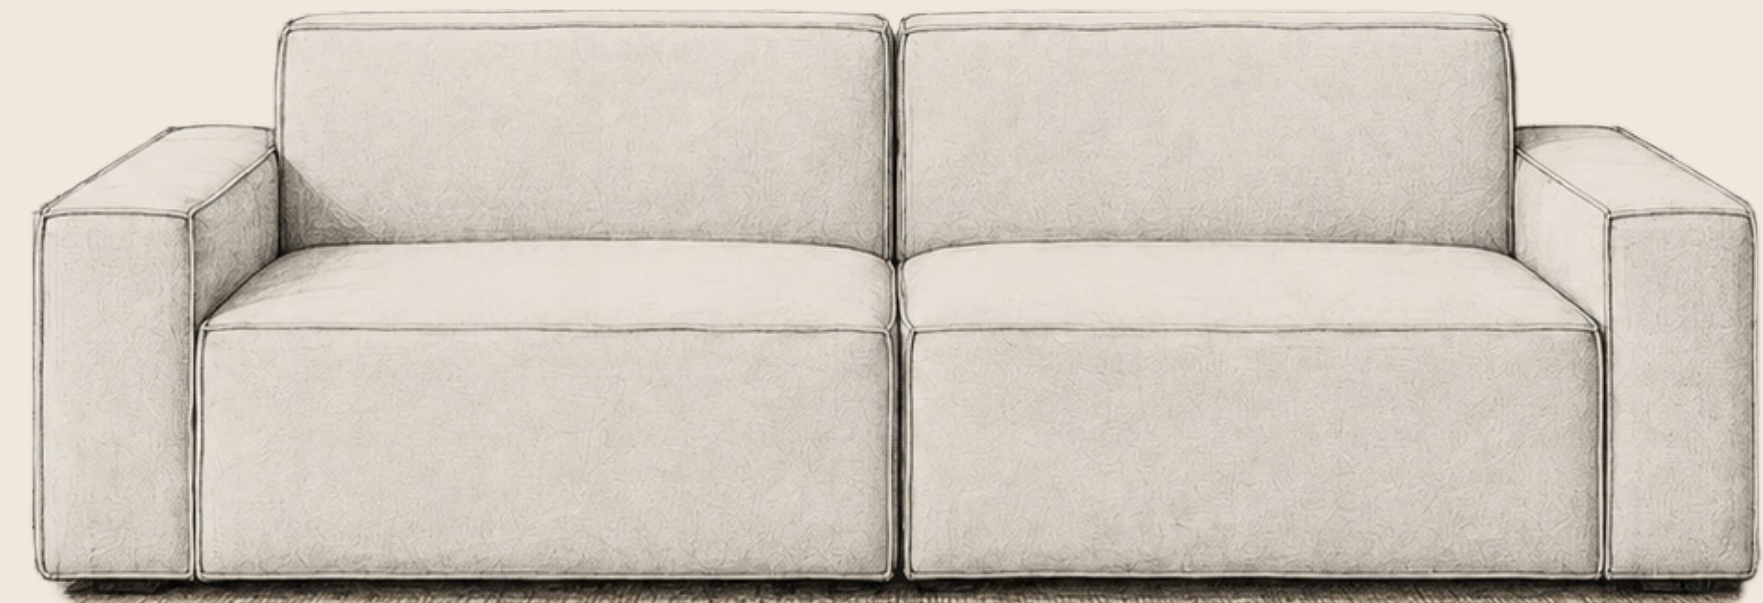

8pm Sofa

Type B

Type C

The core purpose of a sofa is simple: to give you a place to sit, relax, and feel comfortable. It doesn't need to be fancy.

What matters most is real comfort.

8pm Sofa (Type B)

8pm Sofa (Type C)

01

Key Highlights

We designed the 8pm sofa in the simplest way possible to deliver real comfort at an affordable price

8pm Sofa (Type C)

Comfort Cushioning

7 inch High Density seat cushions that provides real comfort. This is where we invest most of our cost.

SOFA CUSHION
CROSS-SECTION

8pm Sofa (Type B)

Wide and Spacious

With enough space for at least 4 people to sit comfortable together.

8pm Sofa (Type C)

8pm Sofa (Type B)

Worry Free

Soft and cushioned edges that are safer for children and everyday family life.