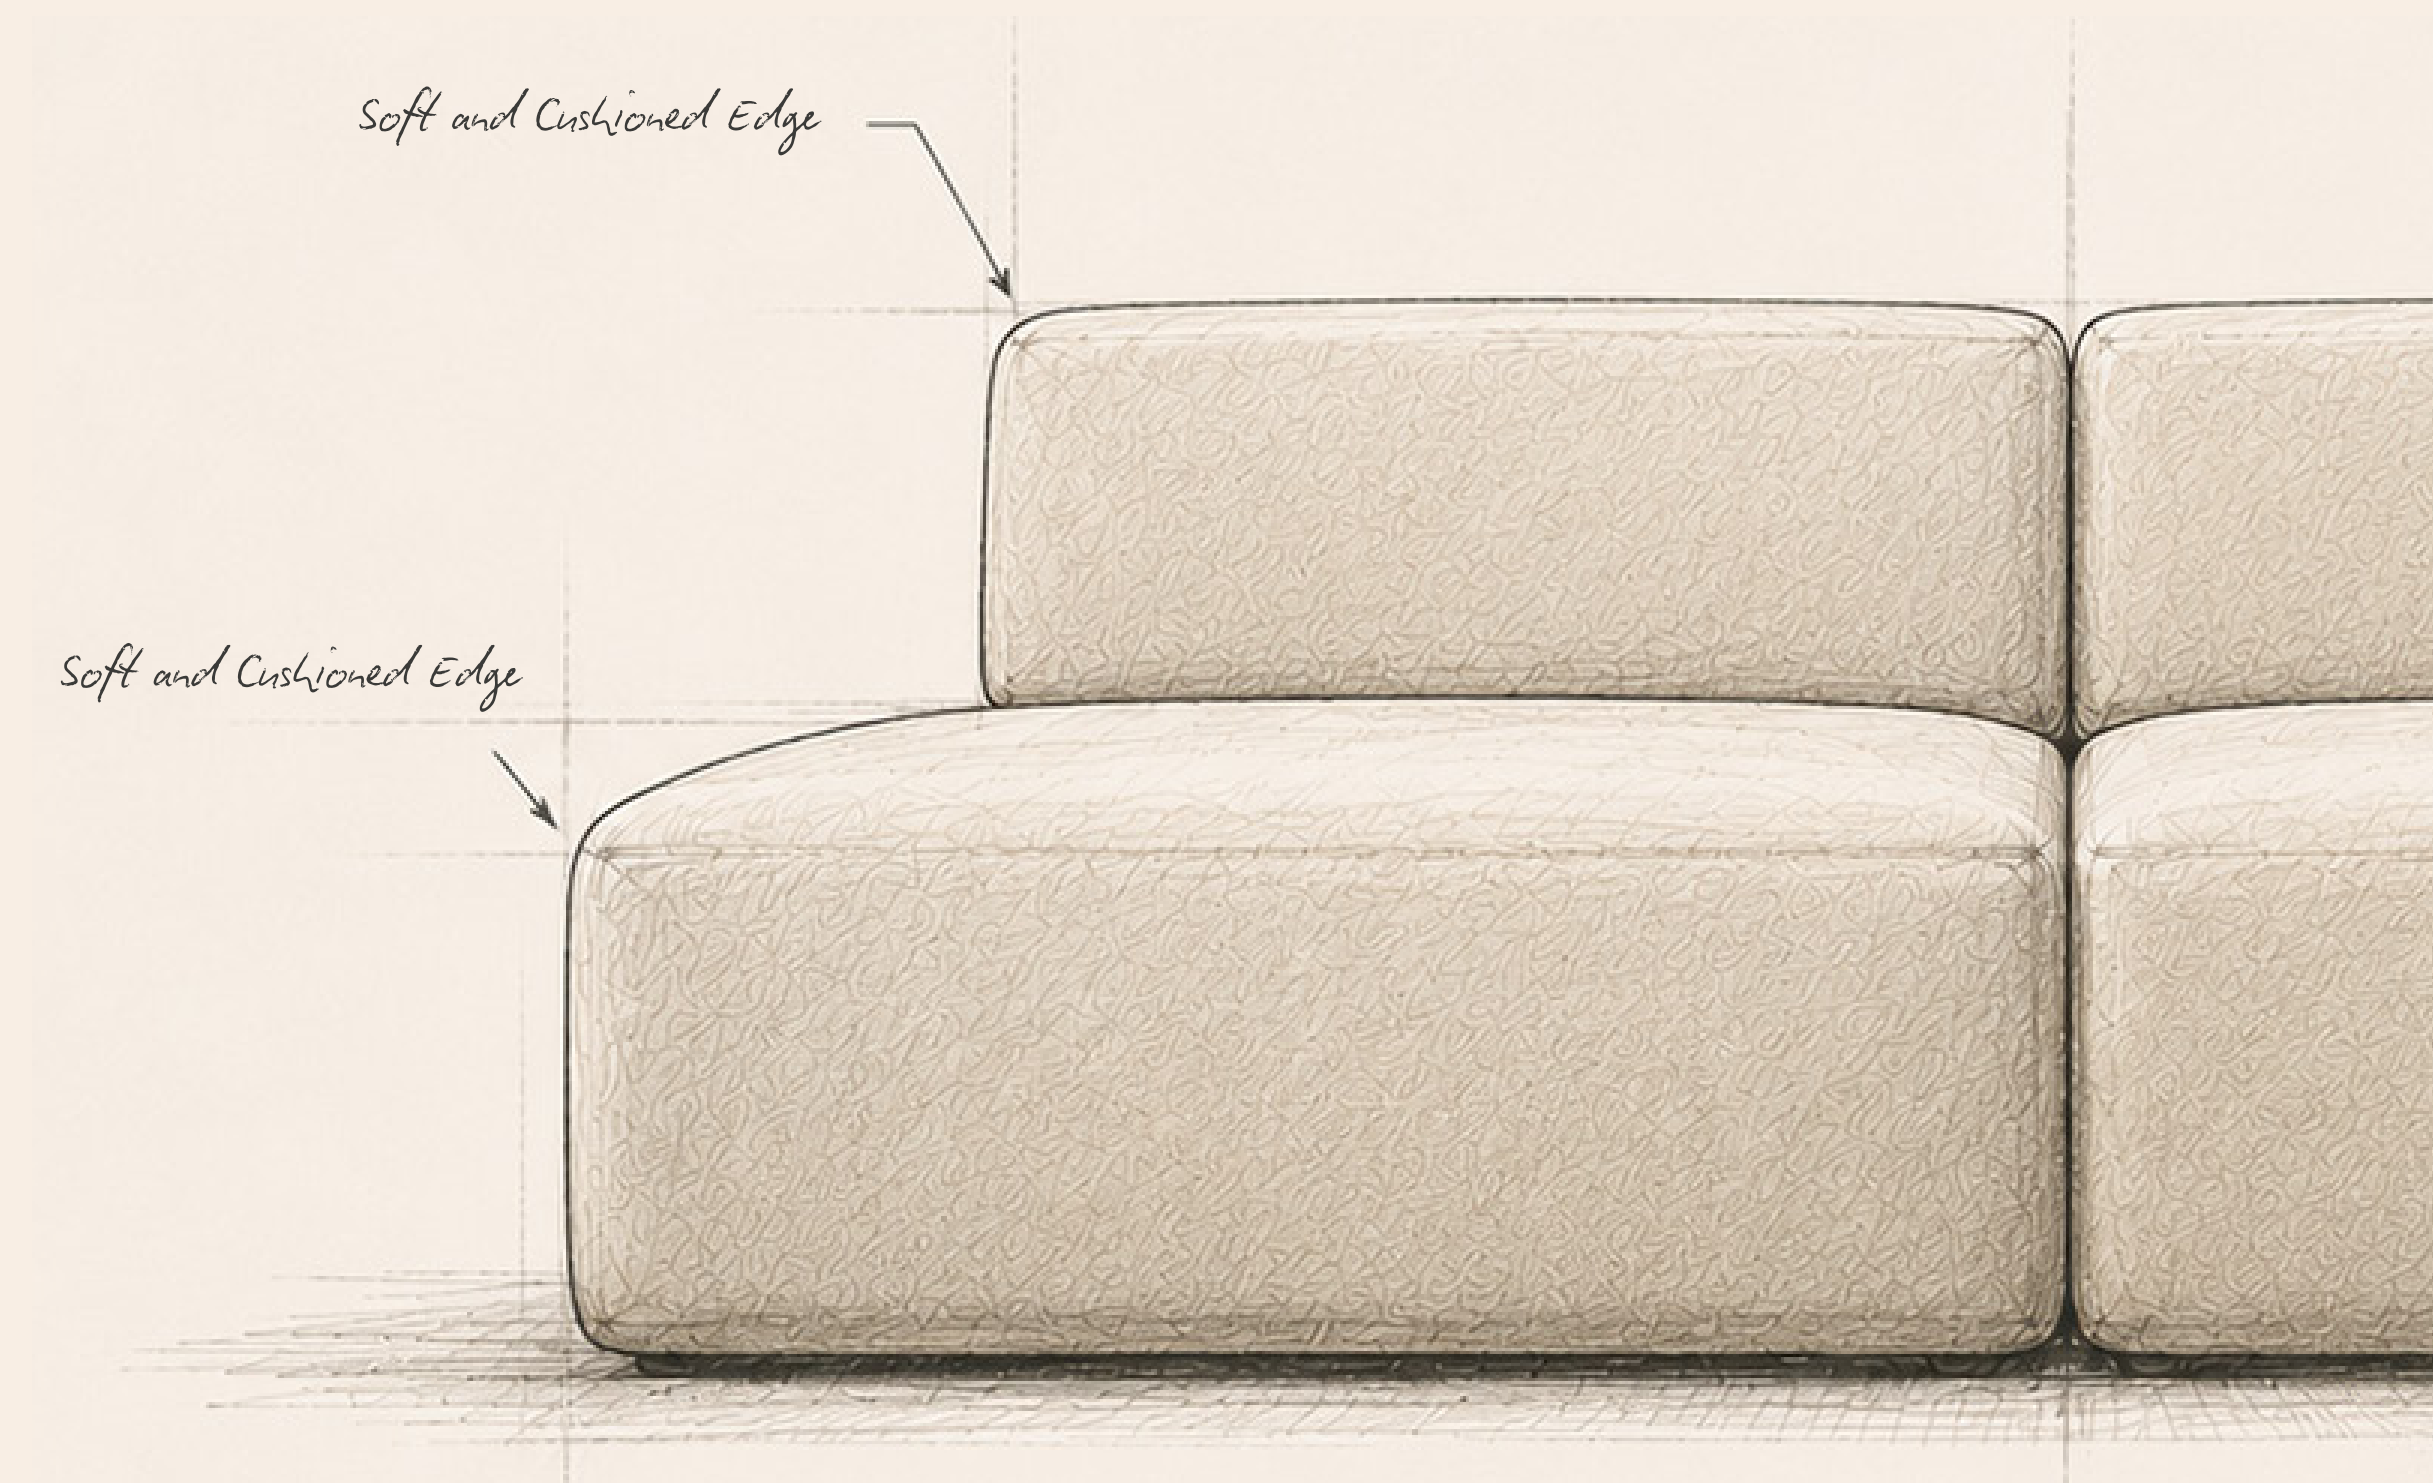

01

Key Highlights

We designed the 8pm sofa in the simplest way possible to deliver real comfort at an affordable price

8pm Sofa (Type C)

Comfort Cushioning

7 inch High Density seat cushions that provides real comfort. This is where we invest most of our cost.

SOFA CUSHION
CROSS-SECTION

8pm Sofa (Type B)

Wide and Spacious

With enough space for at least 4 people to sit comfortable together.

8pm Sofa (Type C)

8pm Sofa (Type B)

Worry Free

Soft and cushioned edges that are safer for children and everyday family life.