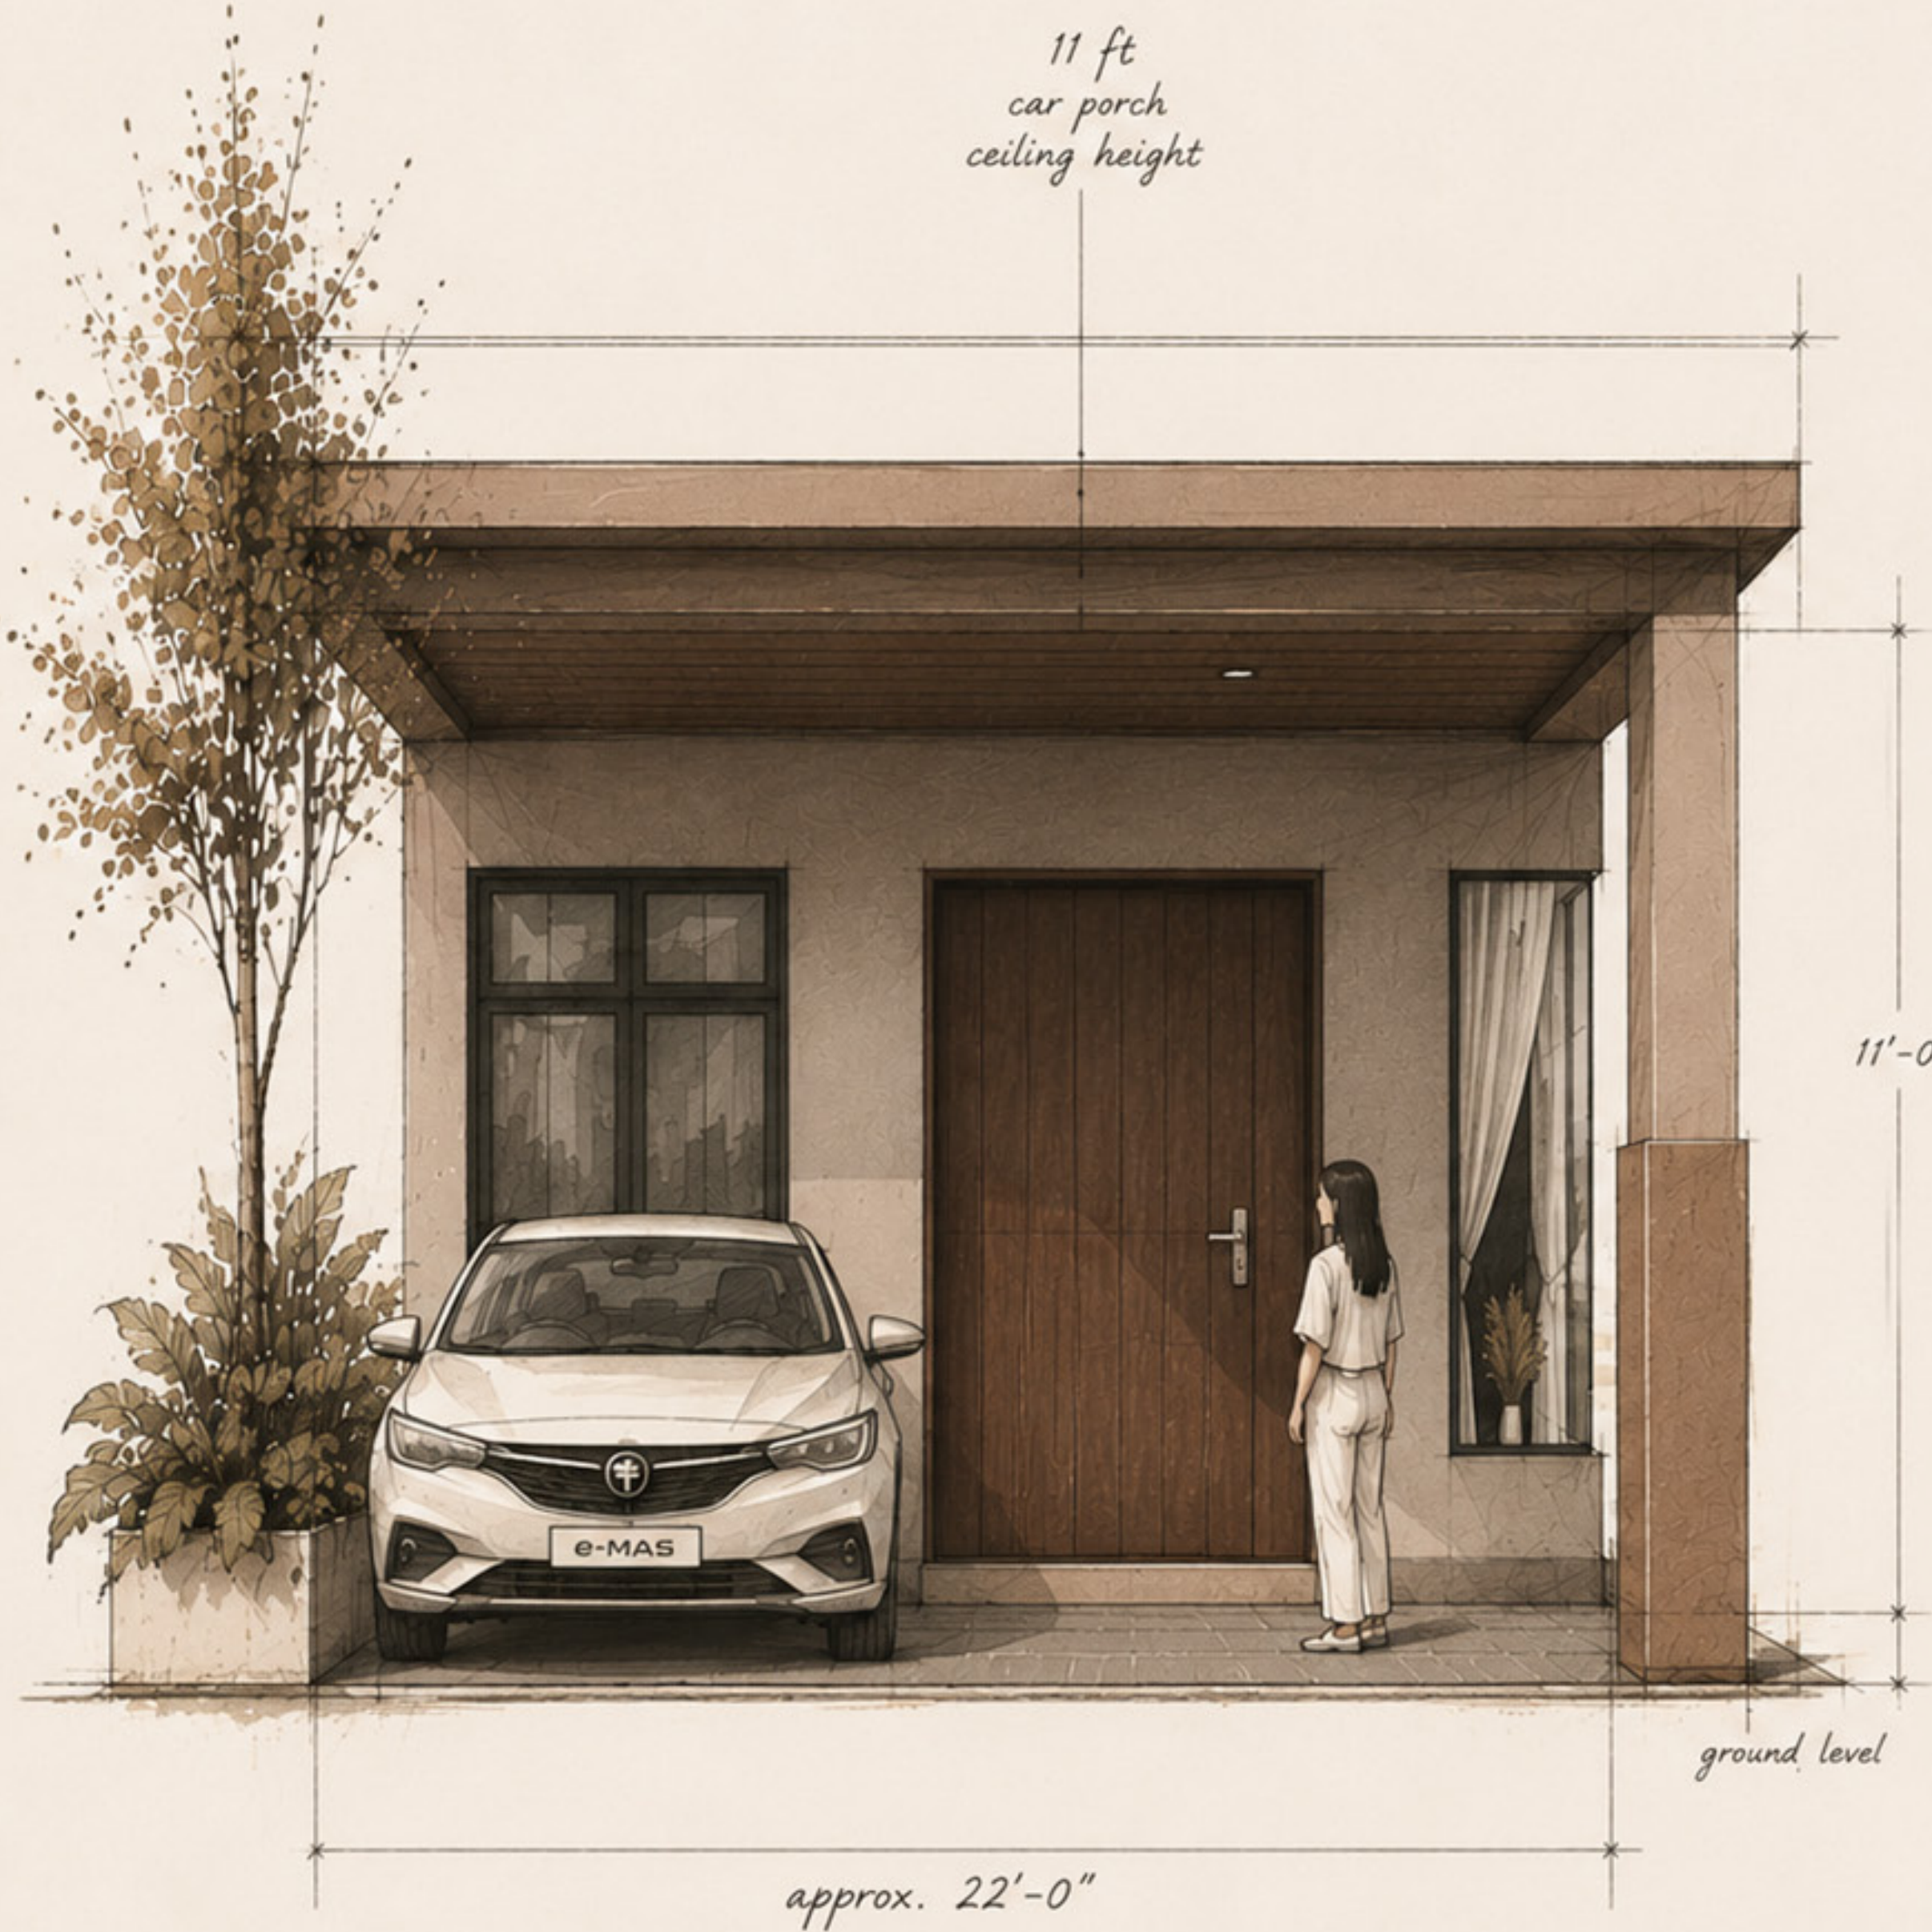

9ft High Entrance Door

11ft High Car Porch

02.1 Spatial Comfort

8ft High Bedroom Doors

8 ft
bedroom door
ceiling height

7 ft
bedroom door
ceiling height

10-11ft High Ceiling

02.2 Seating Comfort

8PM Sofa

2.65m Wide

soft, rounded edges for a seamless look

Soft Edges, Kid Friendly

generous seat depth for comfort

SOFA CUSHION CROSS-SECTION

7 inch High Density, balanced softness cushions

fabric upholstery