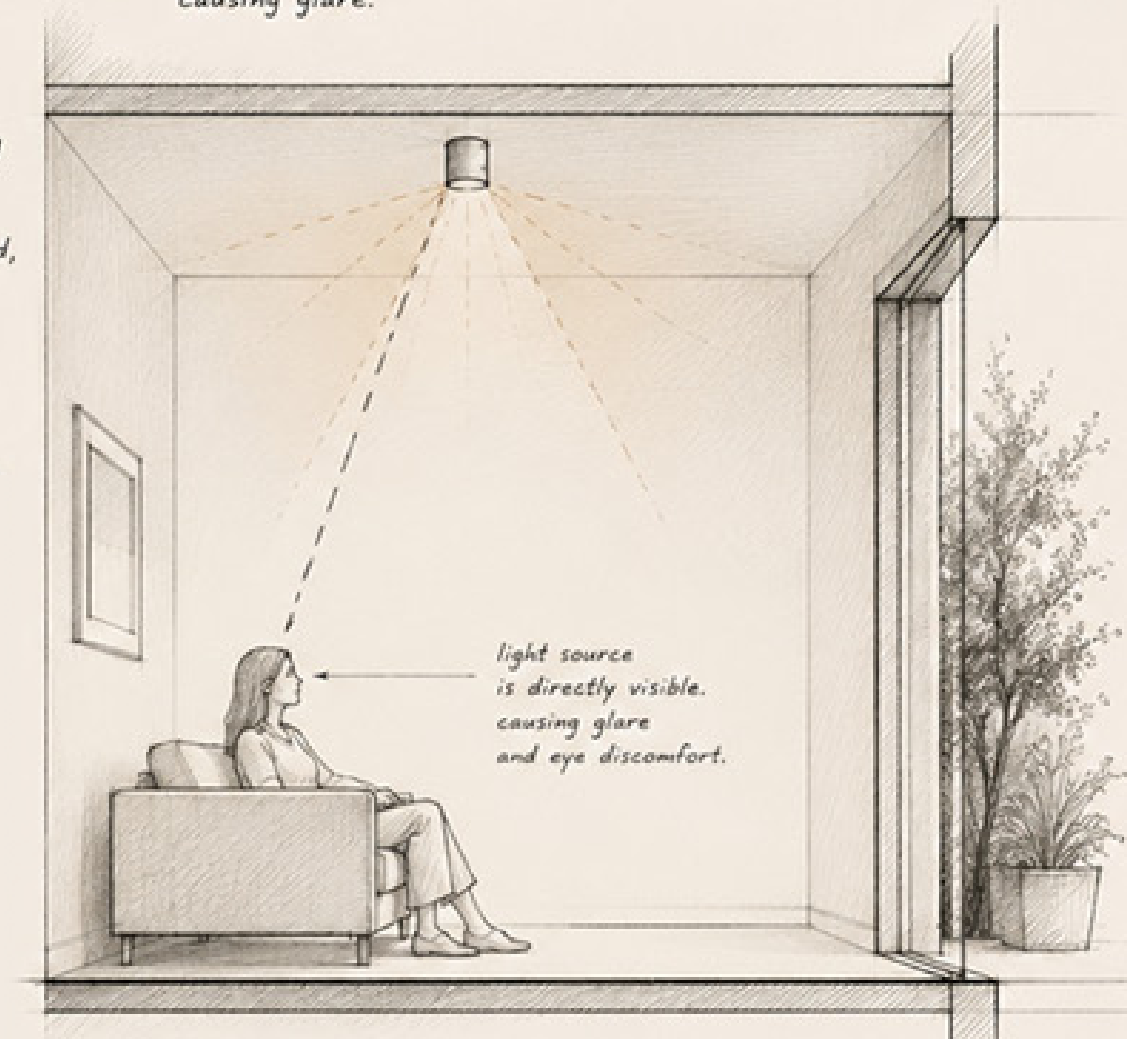

300mm Thick

02.4 Cozy Comfort

Warm
Recessed Lighting

Calm,
Muted Paint Colour

Wood-look
SPC Flooring

RECESSED LIGHT
Light directed downward,
glare is controlled.

RECESSED LIGHT DETAIL

SURFACE LIGHT
Light source exposed,
causing glare.