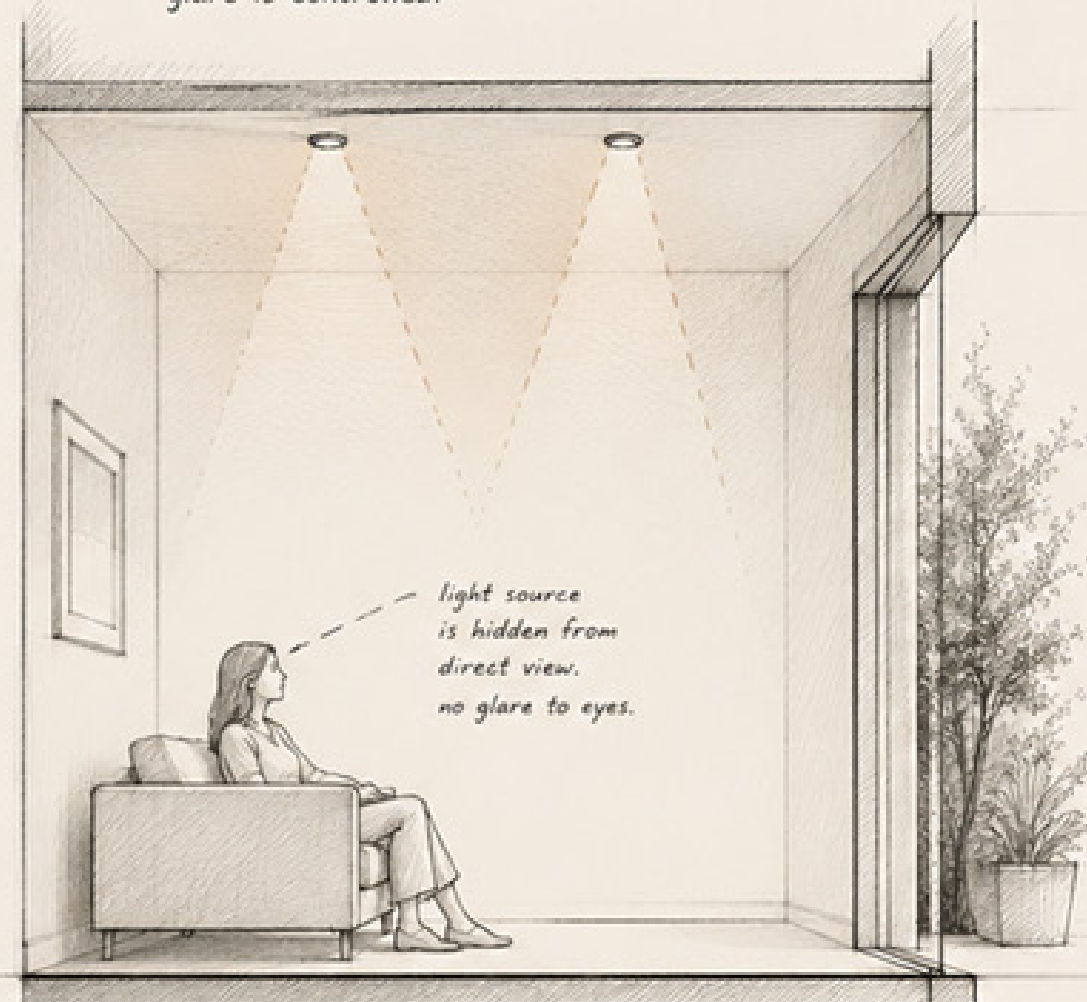

300mm Thick

02.4 Cozy Comfort

Warm
Recessed Lighting

Calm,
Muted Paint Colour

Wood-look
SPC Flooring

RECESSED LIGHT
Light directed downward,
glare is controlled.

RECESSED LIGHT DETAIL

SURFACE LIGHT
Light source exposed,
causing glare.