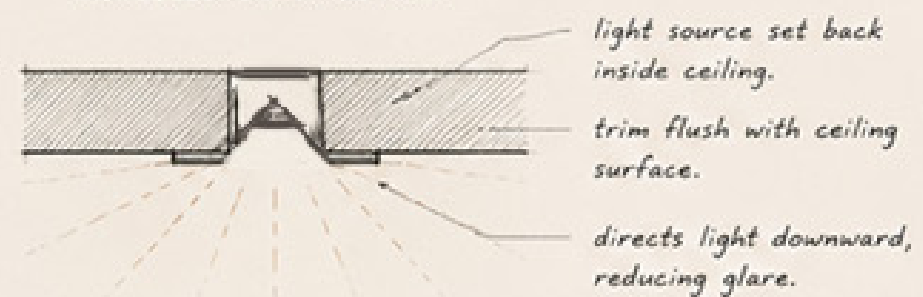

300mm Thick

02.4 Cozy Comfort

Warm
Recessed Lighting

Calm,
Muted Paint Colour

Wood-look
SPC Flooring

RECESSED LIGHT
Light directed downward,
glare is controlled.

RECESSED LIGHT DETAIL

SURFACE LIGHT
Light source exposed,
causing glare.